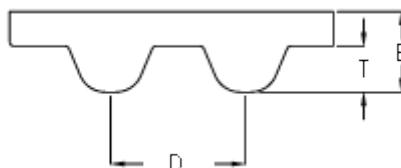

# Data Sheet

Article number: 602932750216

Description: Gates timing belt POWERGRIP®  
GTX 1000 8MX 40

## Measures

---

D (Pitch)	= 8
Height B mm	= 5.6
Height T mm	= 3.4
Length	= 1000
Number of teeth	= 125
Type	= 1000 8MX 40
Width	= 40